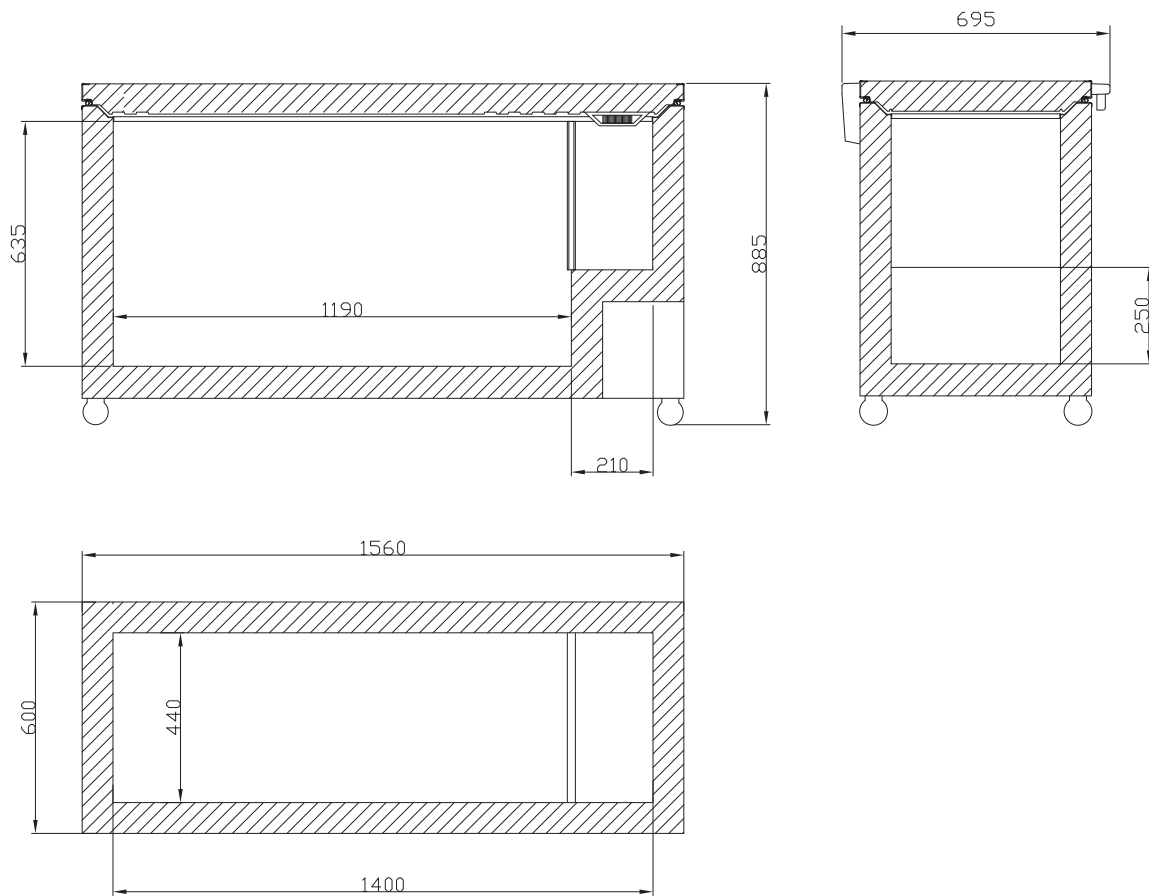

VT 406

-45°C LOW TEMPERATURE FREEZER

All measurements in mm

Height, mm	885
Width, mm	1560
Depth, mm	600
Incl. handle and hinge, mm	695

VESTFROST
SOLUTIONS

A/S Vestfrost
Falkevej 12
DK-6705 Esbjerg Ø
www.vestfrostsolutions.com